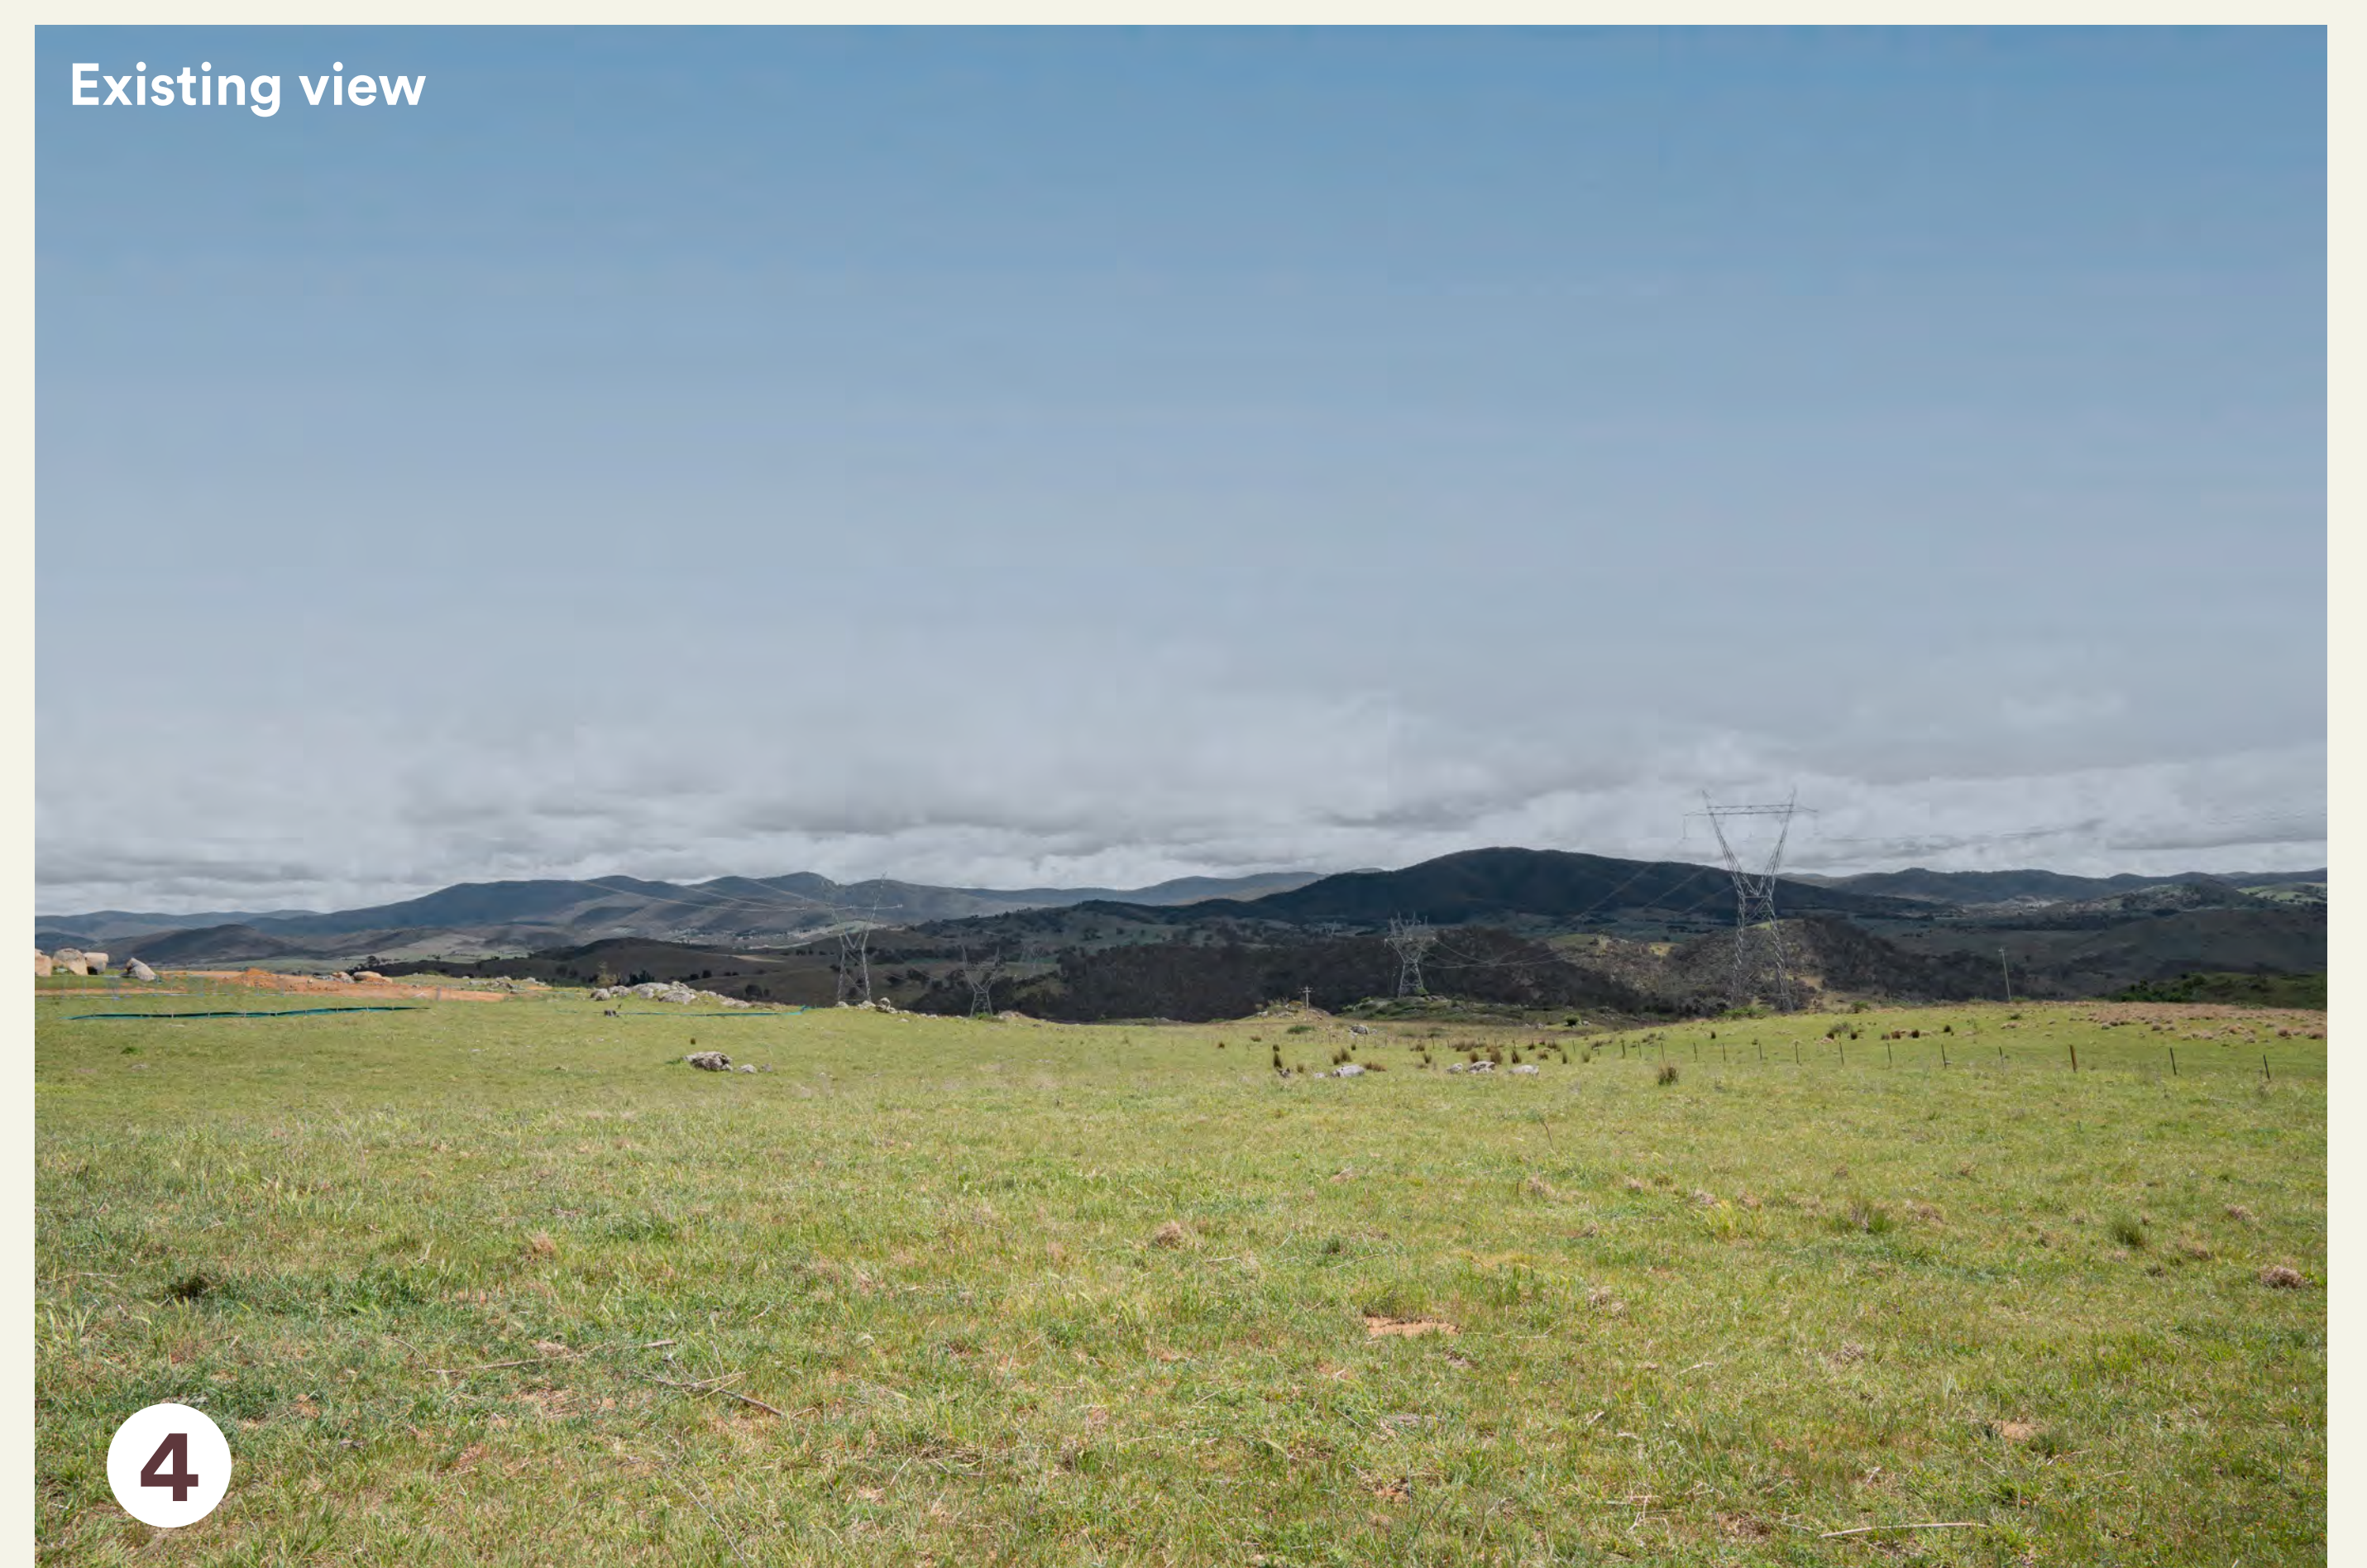

View Location 1: Uriarra Crossing East

View Location 2: Uriarra Road

View Location 3: Shepherd's Lookout

View Location 4: Macnamara

Photomontages

- Line 3C stringing on existing towers

View Location 5: 19A Pro Hart Avenue, Strathnairn